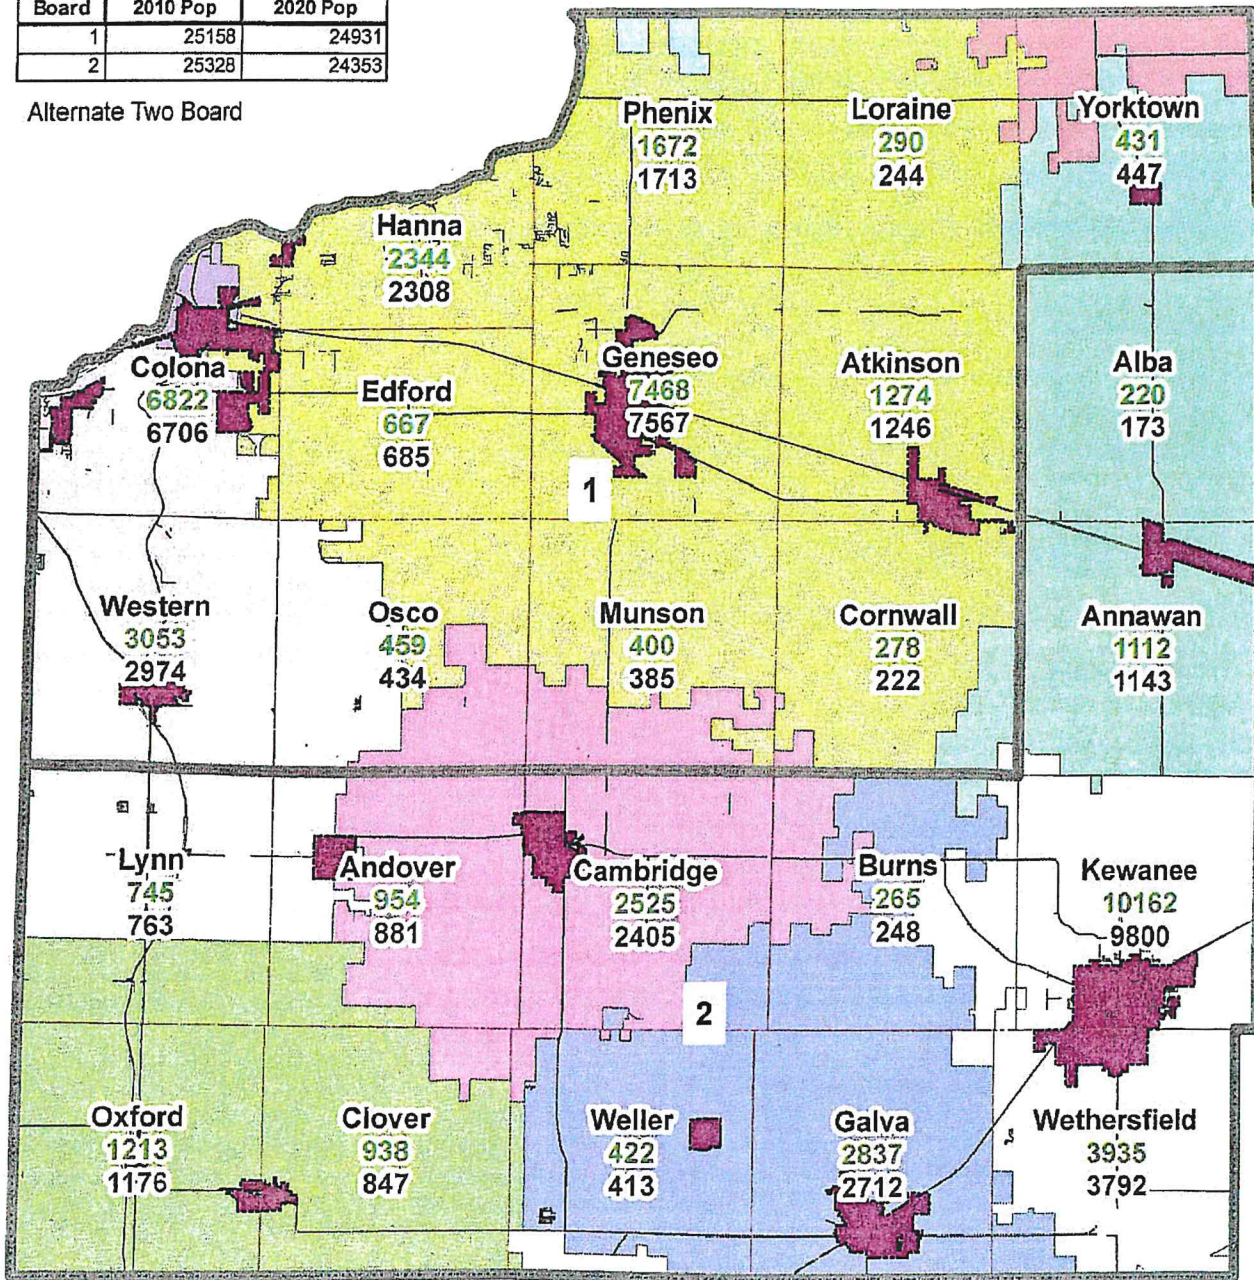

# Henry County, Illinois

Township Population  
2010  
2020

Board	2010 Pop	2020 Pop
1	25158	24931
2	25328	24353

Alternate Two Board

School2019	
	ALWOOD SCHOOL UNIT #225
	ANNAWAN SCHOOL UNIT #226
	CAMBRIDGE SCHOOL UNIT #227
	COLONA GRADE SCHOOL #190
	ERIE SCHOOL UNIT #1
	GALVA SCHOOL UNIT #224
	GENESEO SCHOOL UNIT #228
	KEWANEE SCHOOL UNIT #229
	ORION SCHOOL UNIT #223
	P-L TAMPICO SCHOOL UNIT 3
	ROWVA SCHOOL UNIT #208
	STARK COUNTY CUD #100
	WETHERSFIELD SCHL UNIT 230